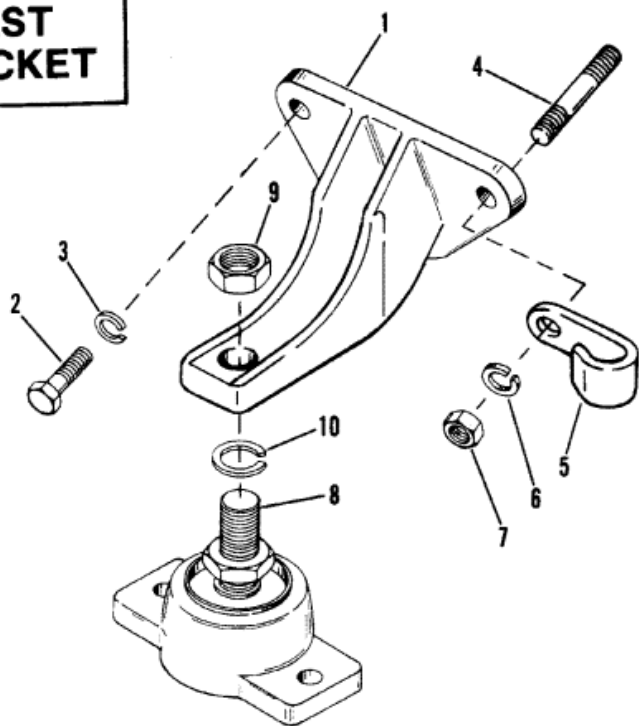

**CAST
BRACKET**

Parts List						
Ref	Class	Part	Description	Qty	Comment	Footnote
1		79550A	1 BRACKET, MOUNTING - ENGINE	2		
2	10	37612	SCREW, MOUNTING BRACKET T	2	PORT	
3	13	35048	LOCKWASHER, MOUNTING BRA	2	PORT	
2	10	68101	SCERW, MOUNTING BRACKET T	1	PORT	
3	12	46132	WASHER, MOUNTING BRACKET	1	PORT	
2	10	37612	SCREW, MOUNTING BRACKET T	2	STARBOARD	
3	13	35048	LOCKWASHER, MOUNTING BRA	2	STARBOARD	
4	16	64066	STUD, MOUNTING BRACKET TO	1	STARBOARD	
5	54	90204	CLIP, WIRING HARNESS	1	STARBOARD	
6	13	35048	LOCKWASHER< MOUNTING BRA	1	STARBOARD	
7	11	32219	NUT, MOUNTING BRACKET STU	1	STARBOARD	
8		66284A	2 BASE, ENGINE MOUNT	2		
9	11	20739	NUT, JAM - ENGINE MOUNT B	4		
10	13	68102	LOCKWASHER, MOUNTING BRA	2		